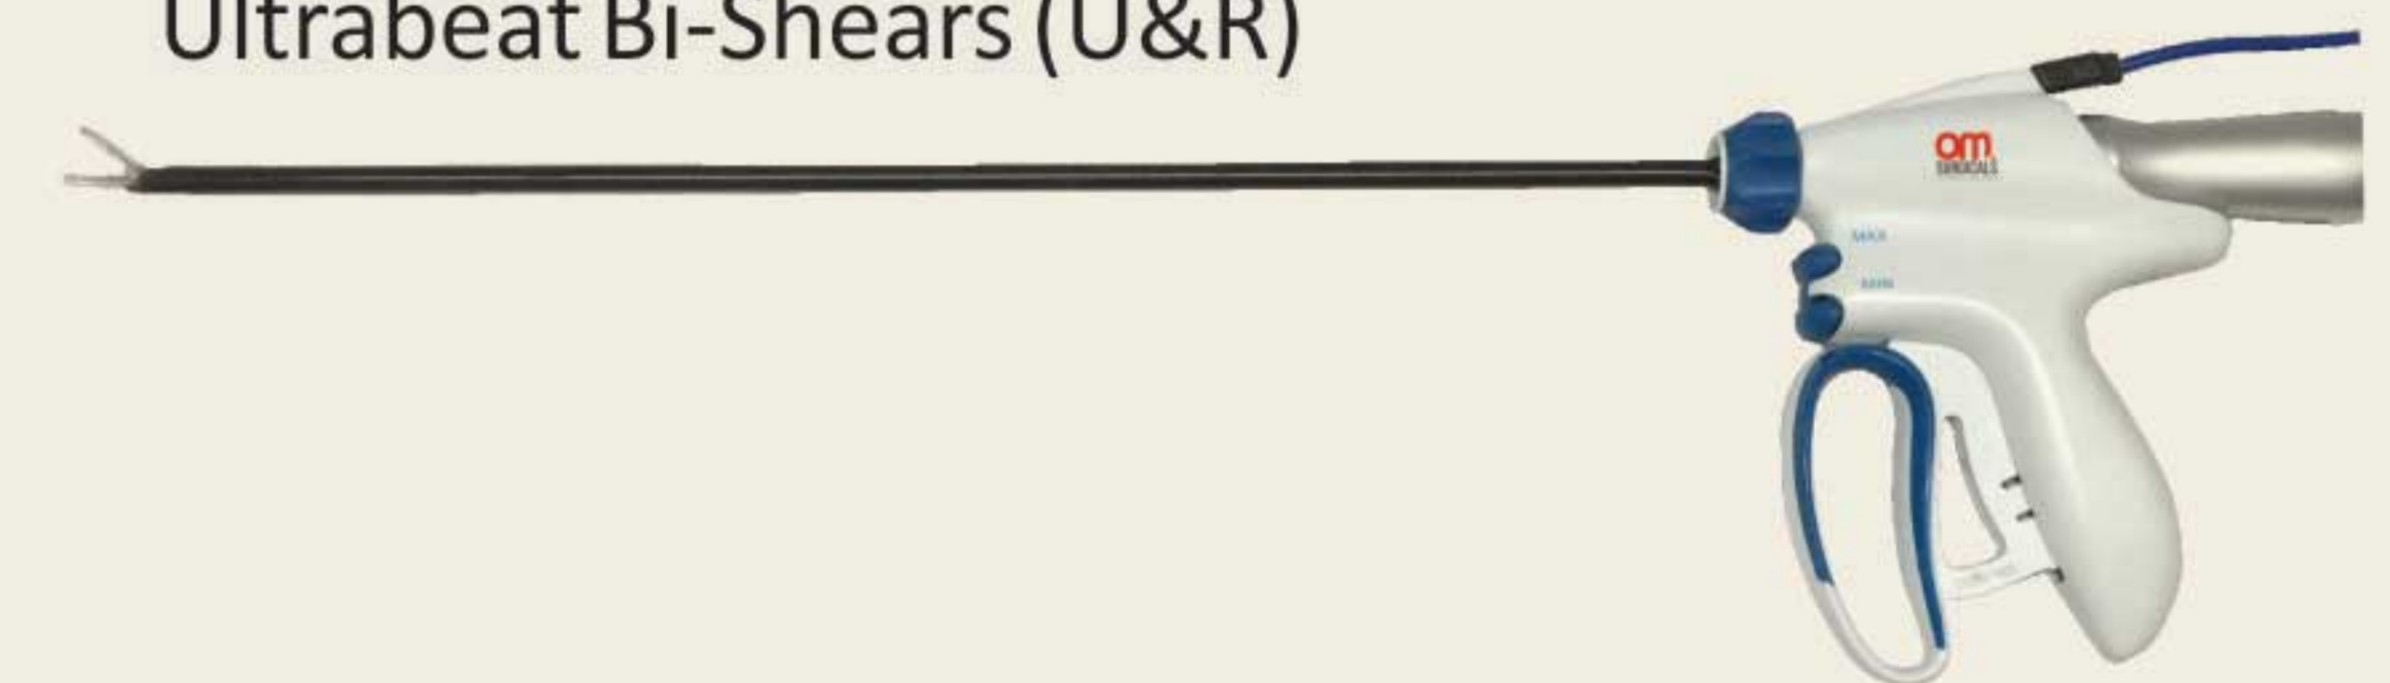

Ultrabeat Bi-Shears (U&R)