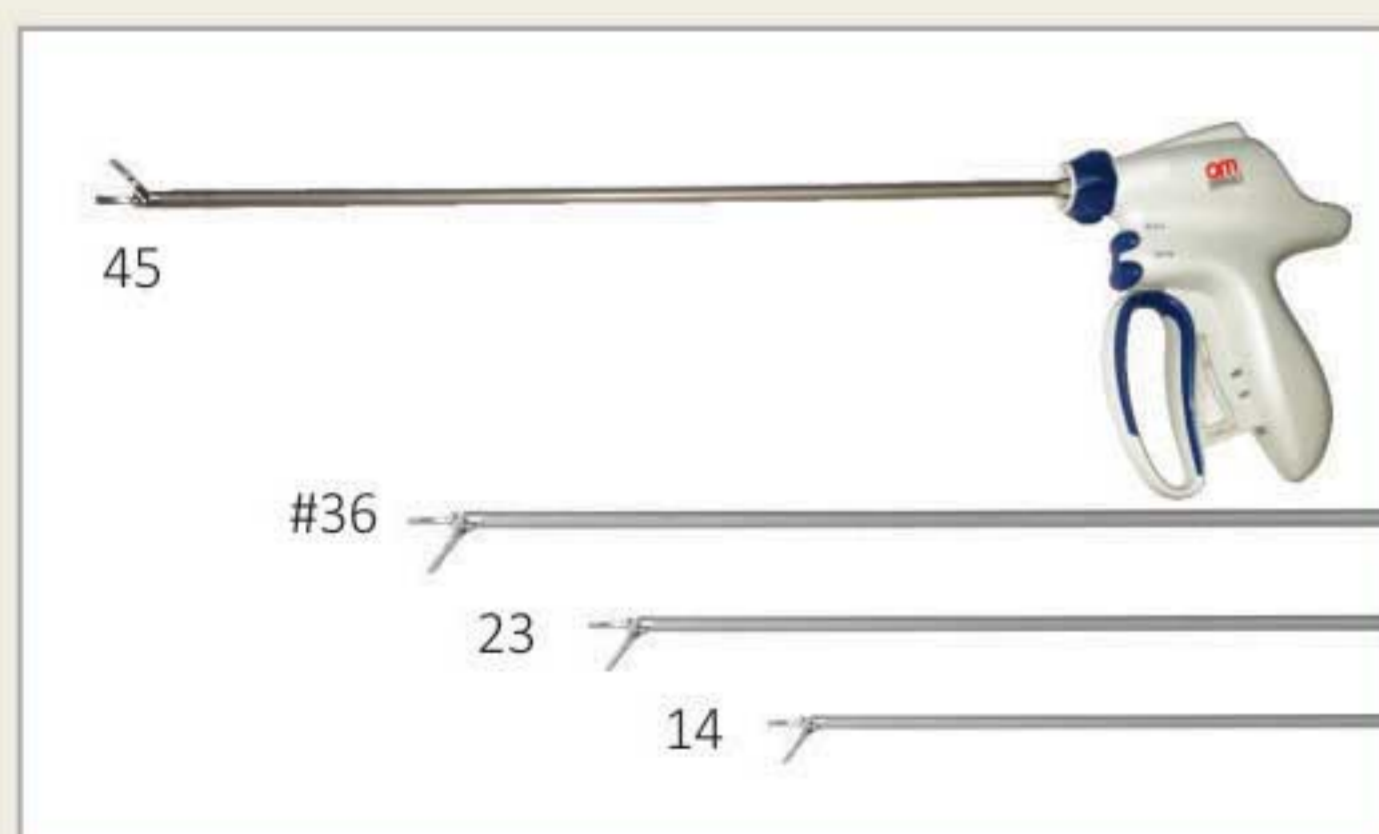

Altrabeat® Laparoscopic Shears (L=36cm)
OM-ALS-36HA-C55#